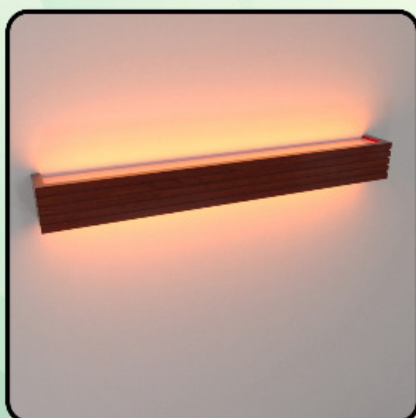

SKU #WL02

**Wooden Warm White
Led Wall Lamp**

12W-3AMP