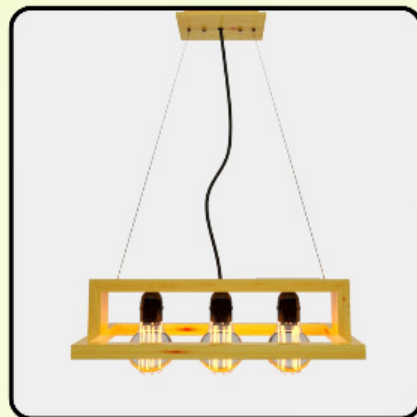

SKU #PD3002

**Modern Wooden
Pendant Light**

4W, G80X3 Bulb