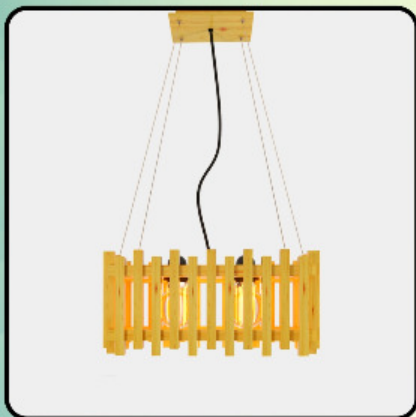

4W, T64X1 Bulb

SKU #PD1022

**Modern Wooden
Hanging Lamp**

4W, G80X1 Bulb

SKU #PD2001

**Wooden Hanging
Basket Lampshade**

4W, G80X2 Bulb

SKU #PD3001