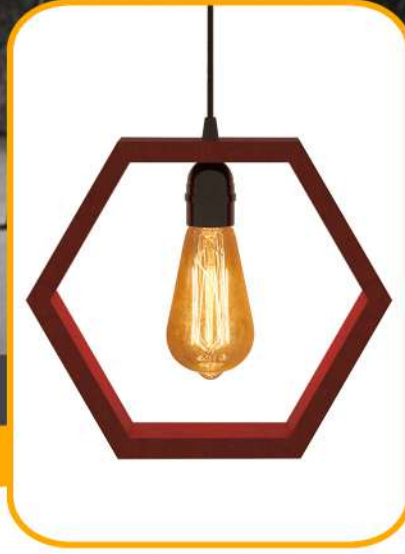

Teak wood

Single hanging pendant

#PD1026